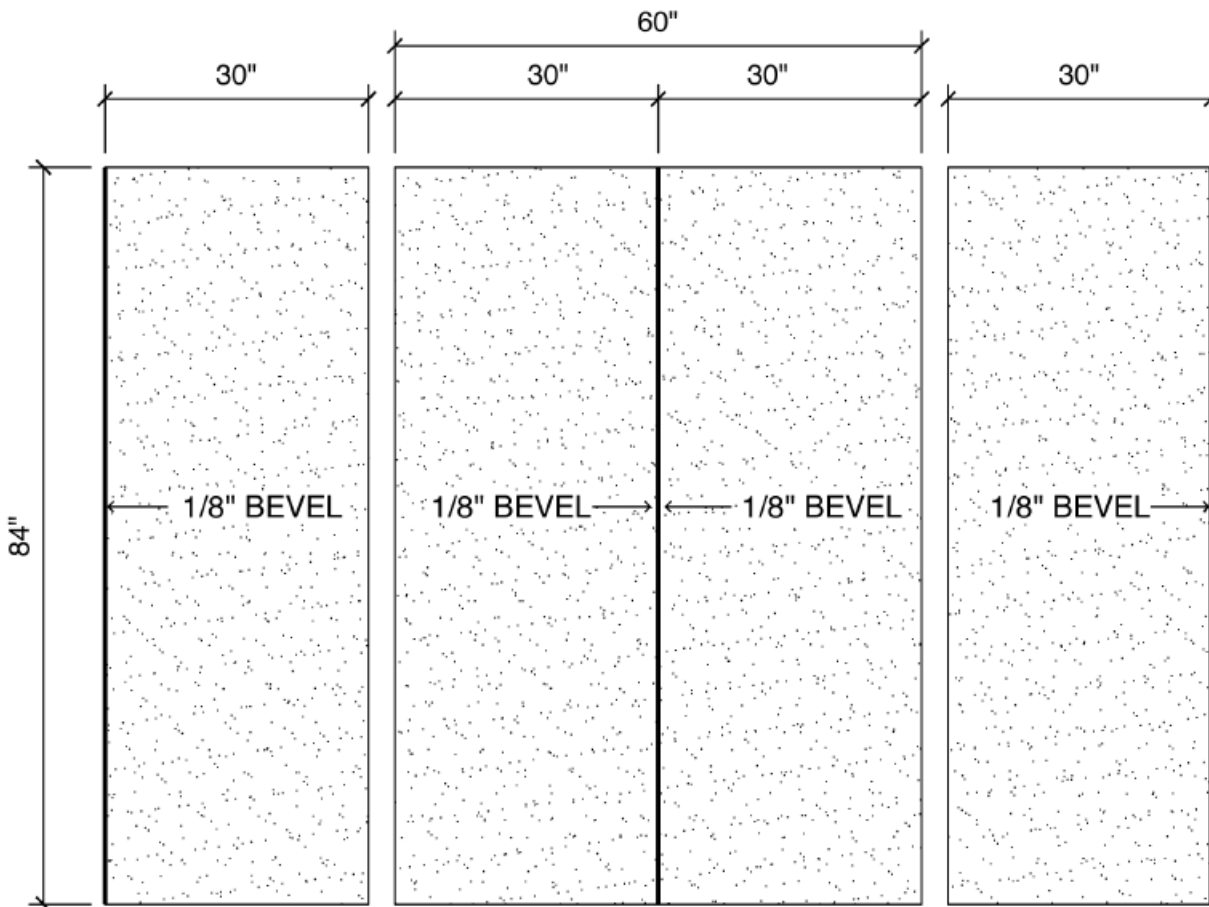

SURROUNDSTONE ELEVATION

project
STONE
by belstone
7658 HASKELL AVE.
VAN NUYS, CA. 91406
PHONE (818) 373-4900
FAX (818) 373-4901

Approved by: _____

Company: _____

Date: _____

APPROVED FOR CONFORMANCE WITH CONTRACT DOCUMENTS, DIMENSIONAL AND MATERIAL SPECIFICATIONS. SIGNED APPROVAL INDICATES BUYER AUTHORIZATION TO PROCEED WITH FABRICATION, PER THE SHOP DRAWINGS, AND IS SOLELY RESPONSIBLE FOR ANY OMISSIONS OR ERRORS.