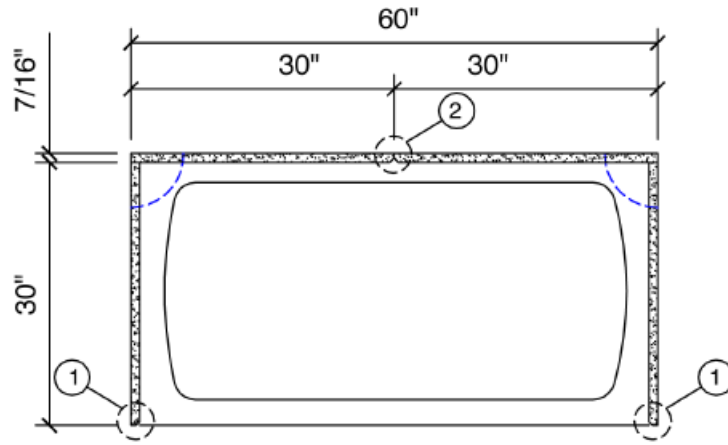

QUANTITY: 1 - UNIT
MATERIAL: SURROUNDSTONE
COLOR: NUVOLATO
TOTAL SQ. FT: 70.00

TUB Surr. PLAN VIEW
THICKNESS: 7/16"