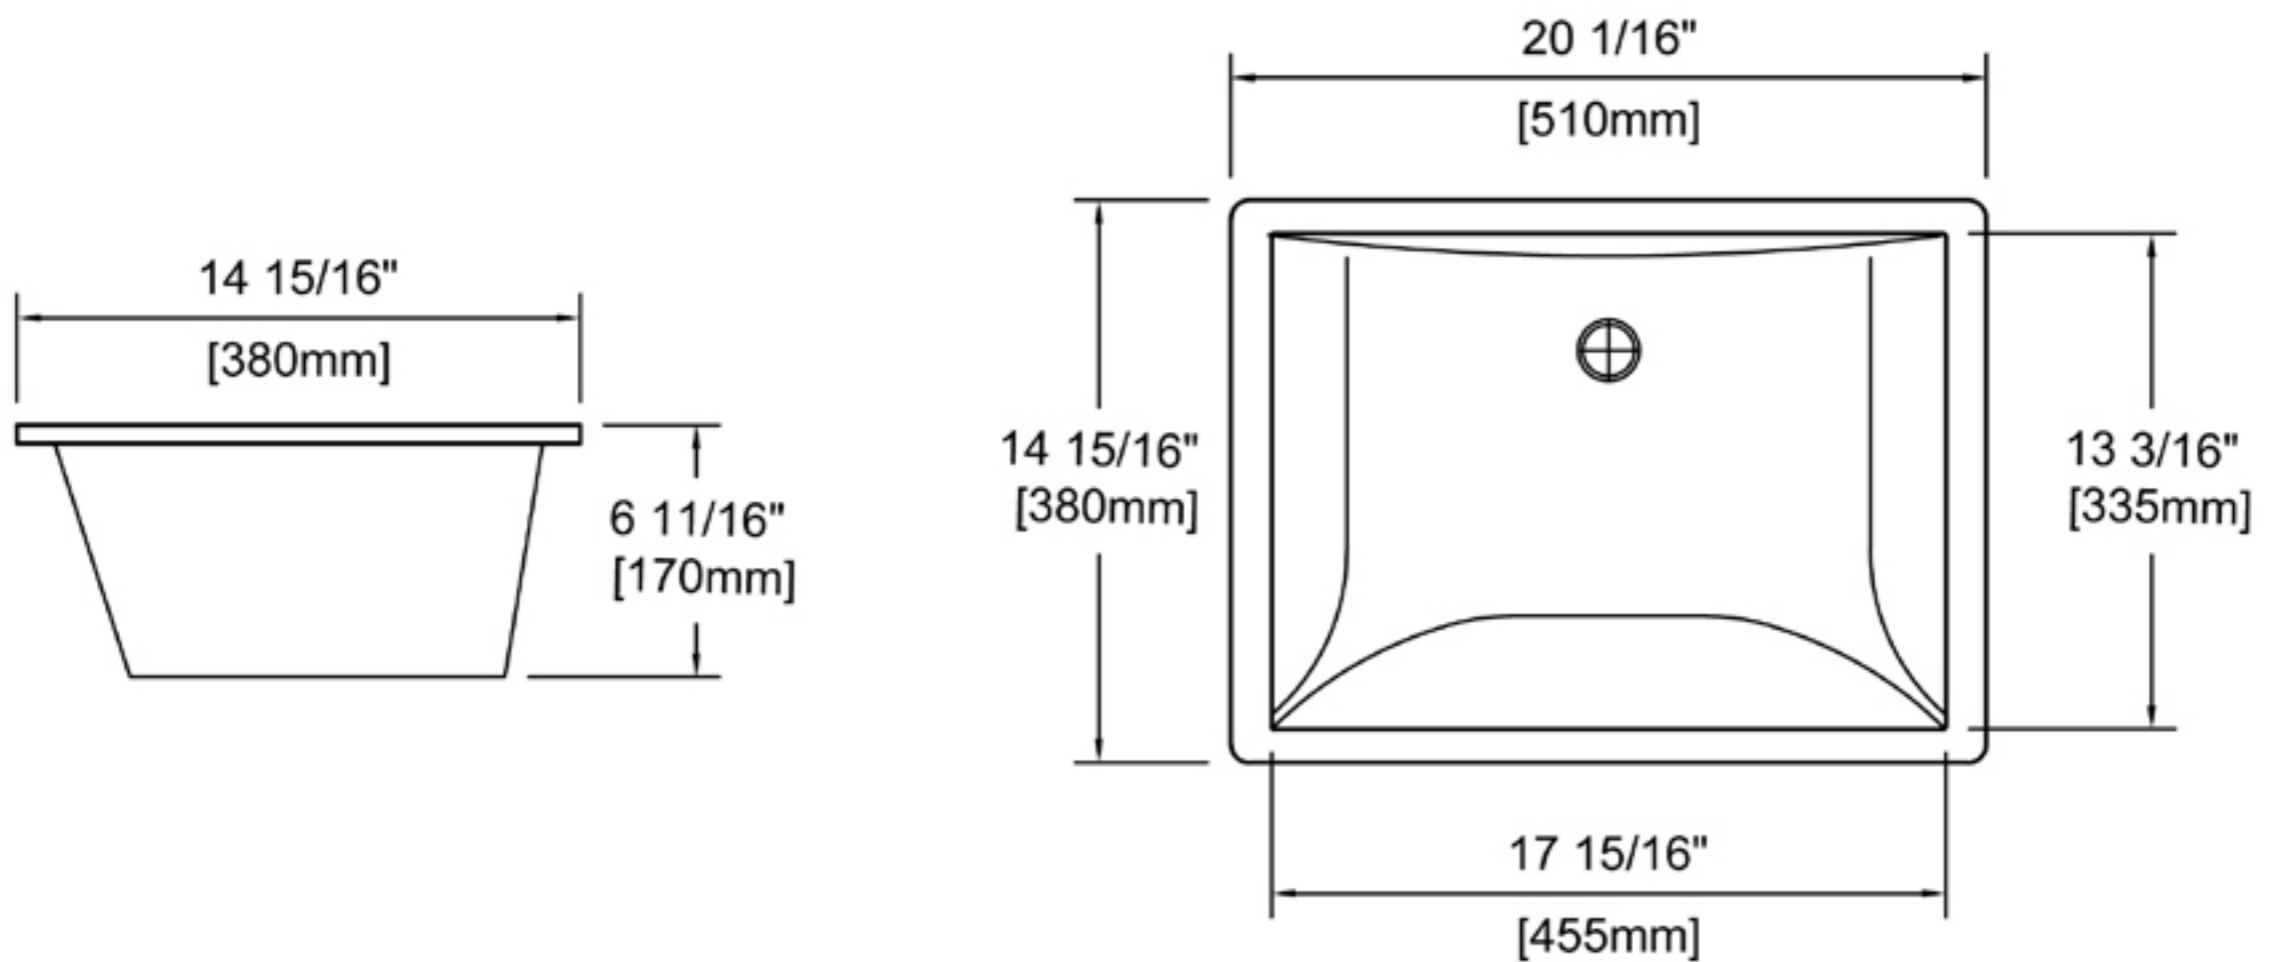

### UNDERMOUNT VITREOUS CHINA SINK UM 2131

Dimensions are subject to a variance of +/- 1/4"

### DESCRIPTION

- Rectangular 20-1/16" x 14-15/16" vitreous china lavatory basin.
- Under mount lavatory with unglazed rim .
- Rear drain location, 1-3/4" opening.
- Kiln fired, using high quality clay.